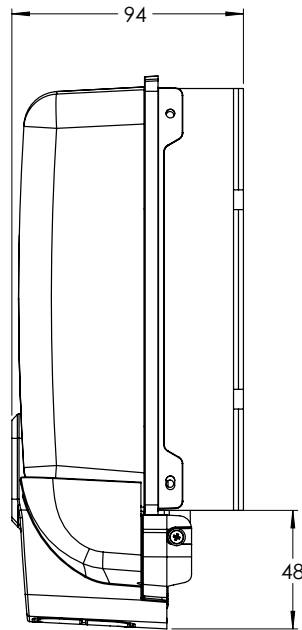

Dimension Drawing - MPPT WireBox-L					
SCC950300300			MPPT WireBox-L MC4		

Dimensions in mm