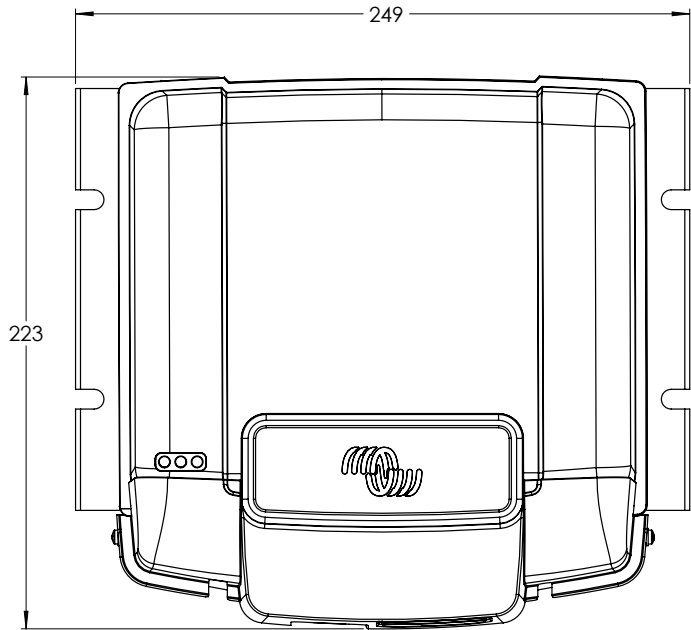

Dimension Drawing - MPPT WireBox-L					
SCC950300300			MPPT WireBox-L MC4		

Dimensions in mm