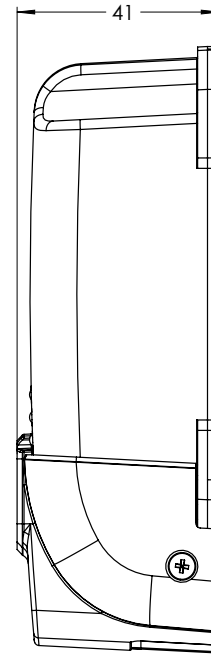

Dimension Drawing - MPPT WireBox-S					
SCC950100000			MPPT WireBox-S 75-10/15		

Dimensions in mm