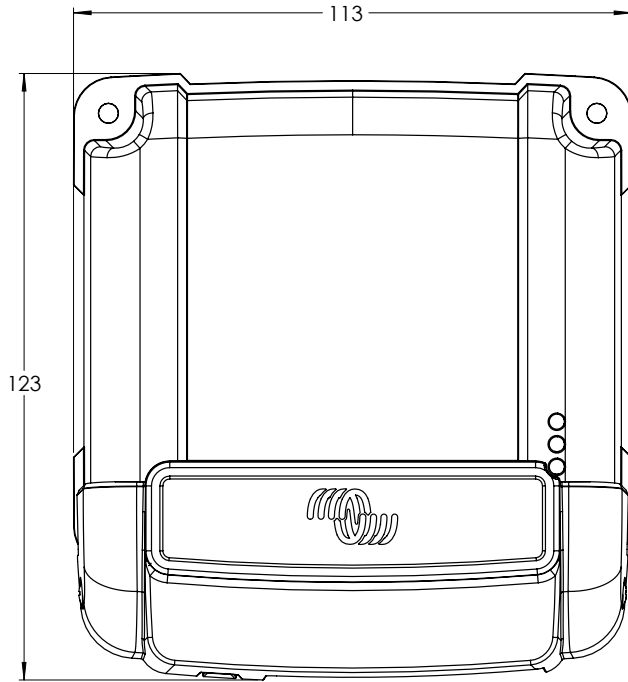

Dimension Drawing - MPPT WireBox-S					
SCC950100000			MPPT WireBox-S 75-10/15		

Dimensions in mm