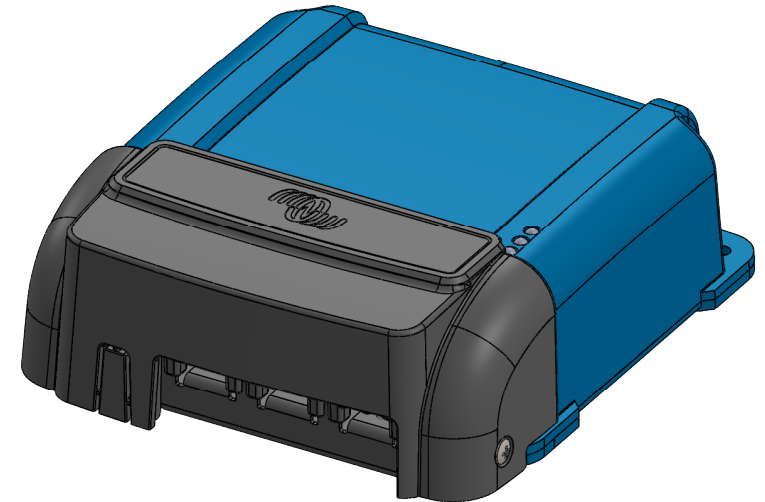

Dimension Drawing - MPPT WireBox-S					
SCC950100000			MPPT WireBox-S 75-10/15		

Dimensions in mm