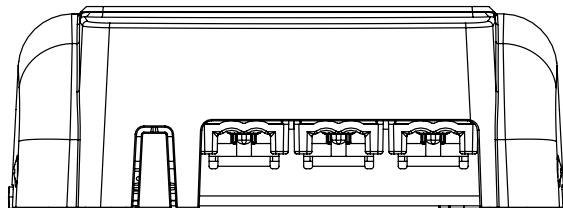

Dimension Drawing - MPPT WireBox-S					
SCC950100000			MPPT WireBox-S 75-10/15		

Dimensions in mm