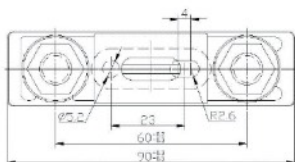

Fuse holder for ANL fuse