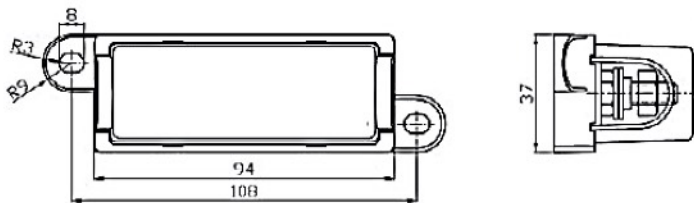

Fuse holder for MEGA fuse