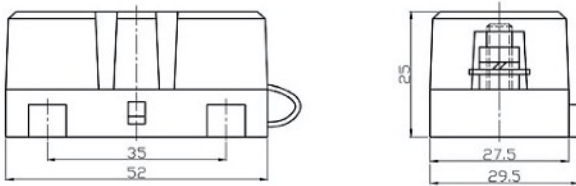

MIDI, MEGA and ANL fuses, and fuse holders

www.victronenergy.co.nz

Fuse holder for MIDI fuse