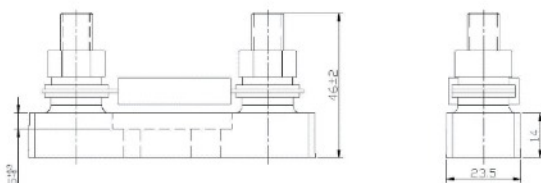

Fuse holder for ANL fuse